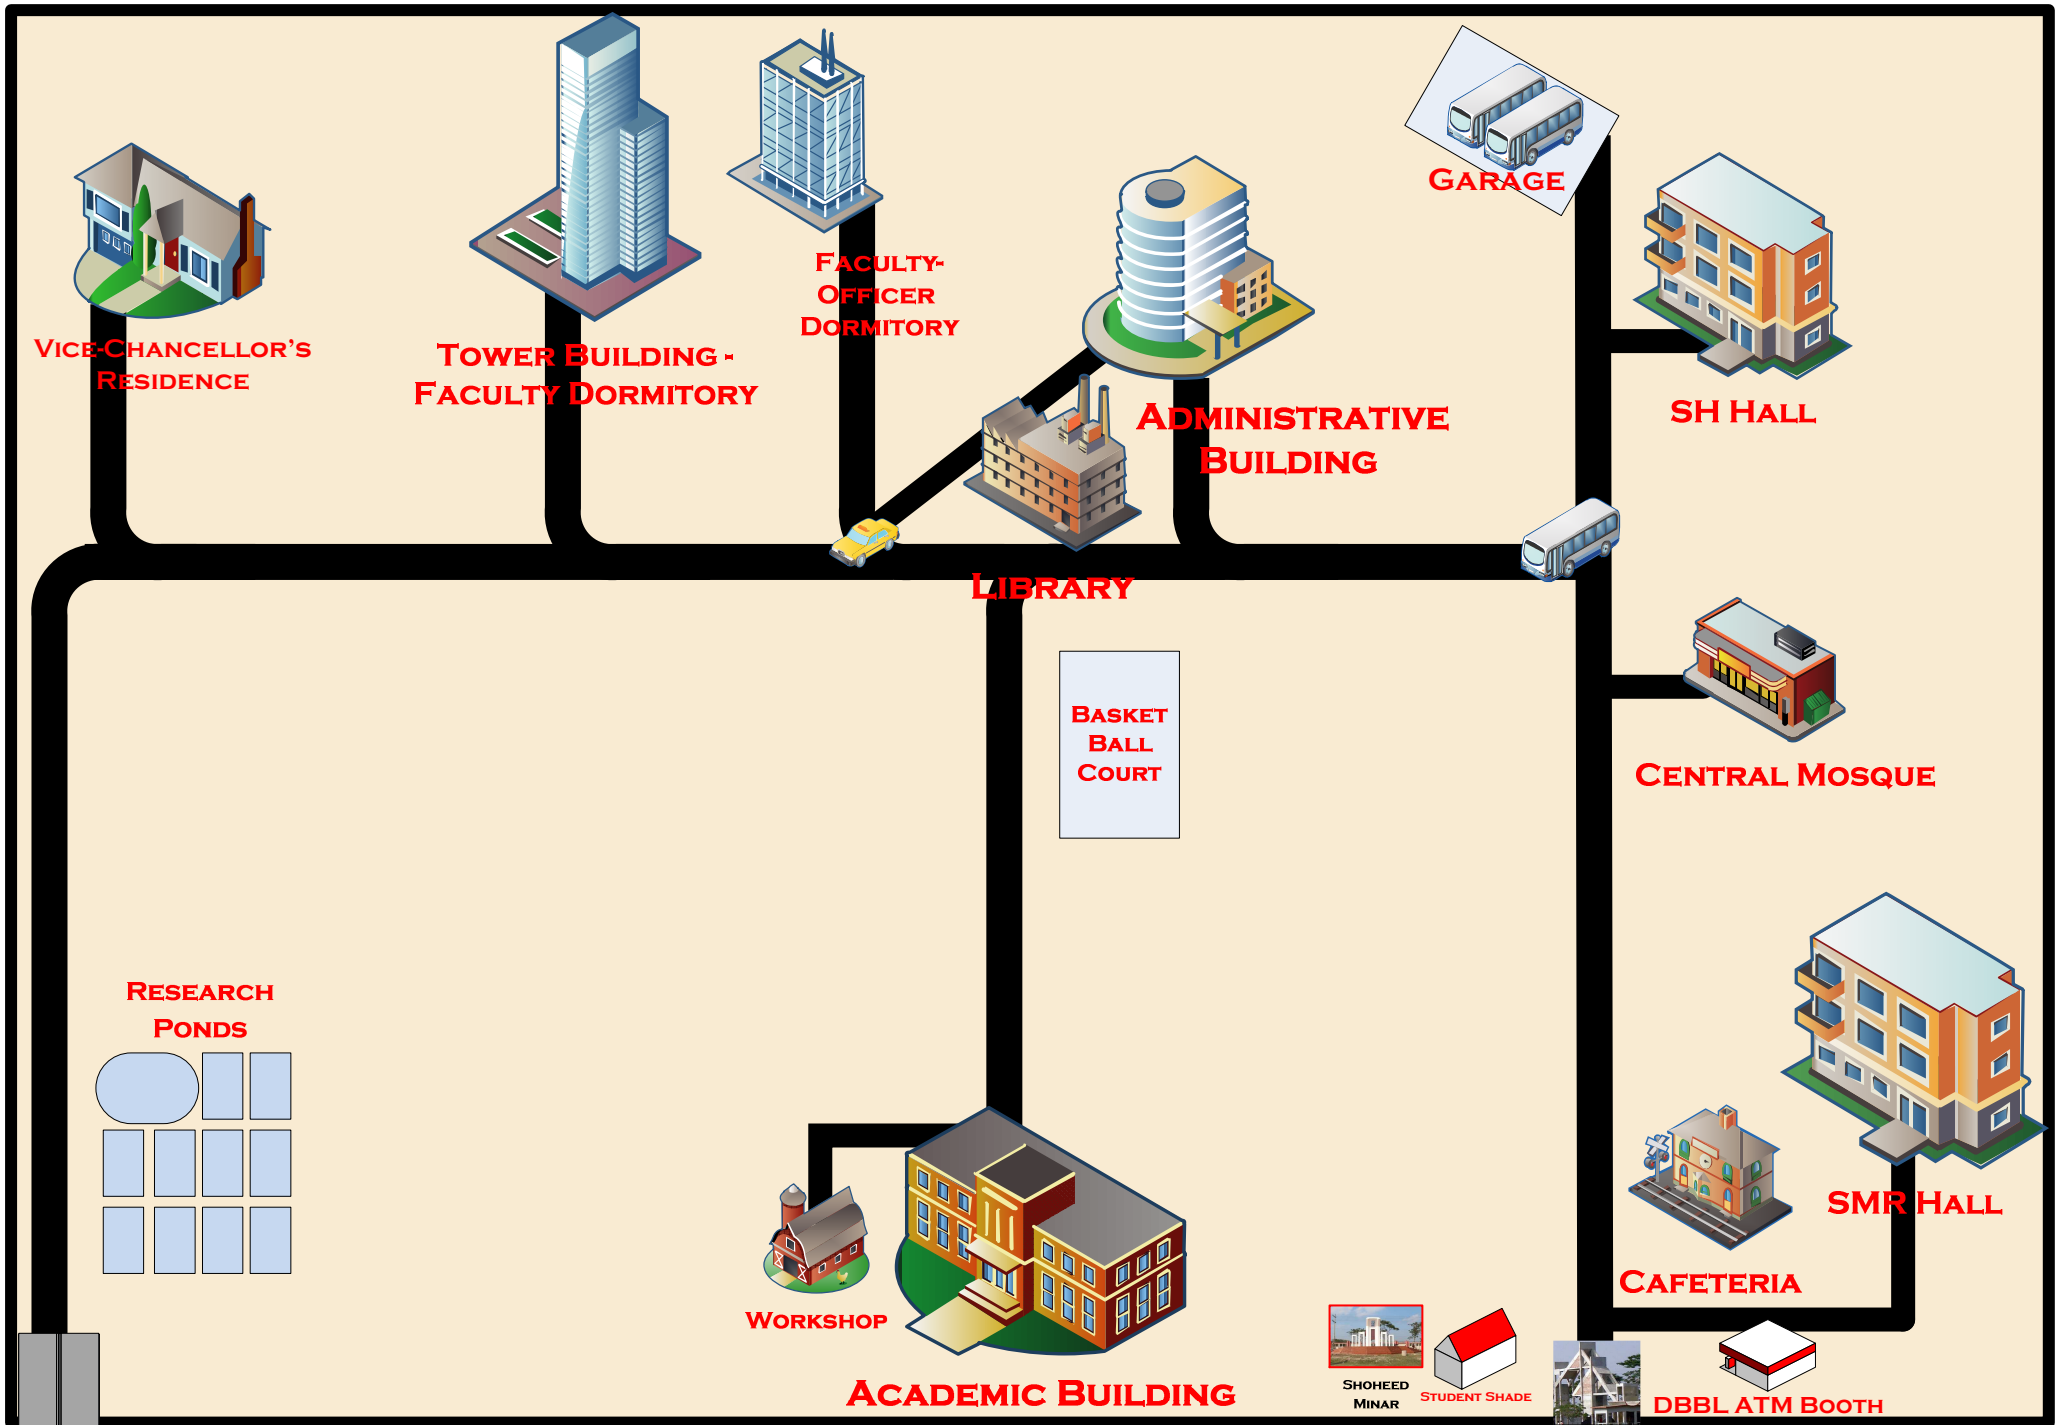

JESSORE UNIVERSITY OF SCIENCE AND TECHNOLOGY - CAMPUS MAP

GATE

MAIN GATE

I.KHAN